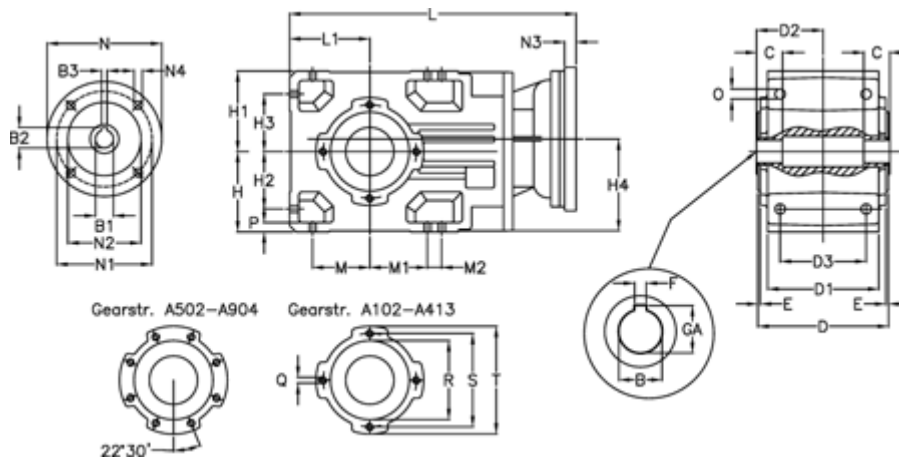

Article number: 29600105134220

Description: Bevel helical gearbox  
A102UH30-51,3-P63B5

## Measures

B = 30	D3 = 75	H3 = 50.0	N1 = 115	S = 100
B1 = 11	Description = A102UH30-xx-P63 B5	H4 = 83.0	N2 = 95	T = 120
B2 = 12.8	E = 3.0	L = 282.5	N3 = 0	
B3 = 4	F = 8	L1 = 70	N4 = M8x19	
C = 18	GA = 33.3	M = 50.0	O = 9.5	
D = 117	H = 70	M1 = 50.0	P = 9	
D1 = 95	H1 = 70	M2 = 0	Q = M8x12	
D2 = 60.0	H2 = 50.0	N = 140	R = 80	